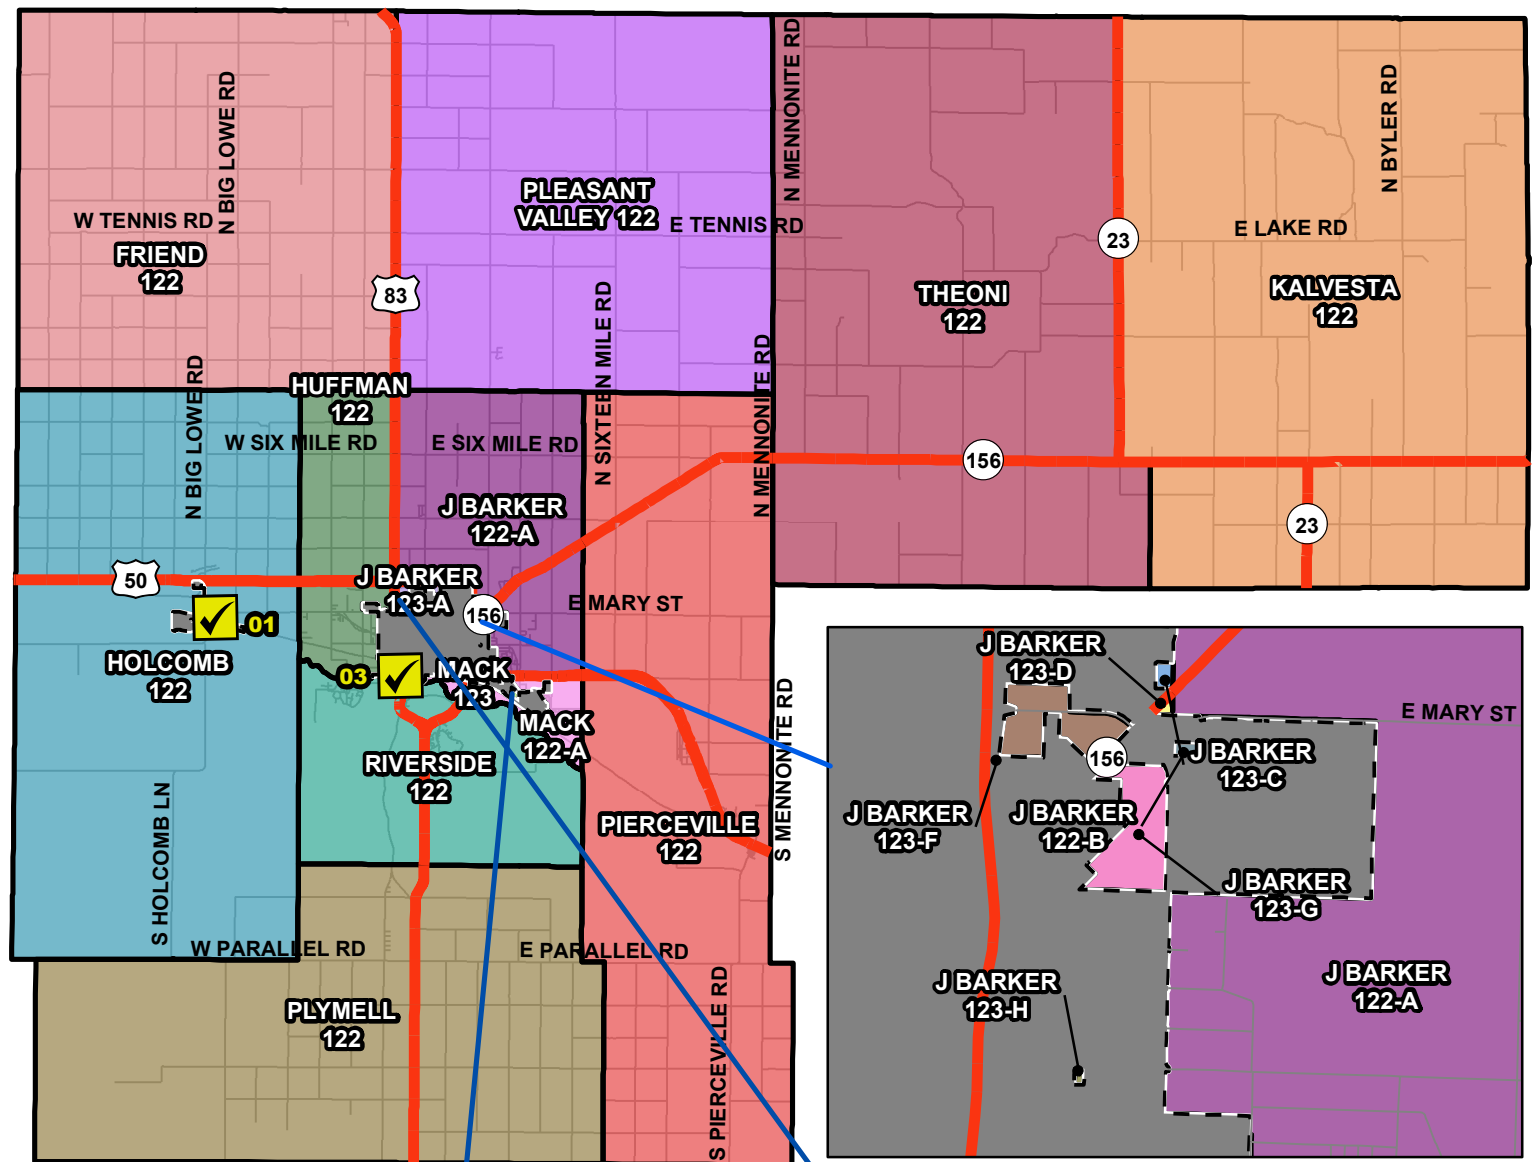

Legend

 Municipal Boundaries

Polling Places for Voting Districts

01 - Holcomb Recreation Center

 HOLCOMB 122

03 - 4-H Building

- | | |
|--|---|
|  FRIEND 122 |  J BARKER 123-H |
|  HUFFMAN 122 |  J BARKER 123-I |
|  HUFFMAN 123-A |  J BARKER 123-J |
|  HUFFMAN 123-B |  J BARKER 123-K |
|  HUFFMAN 123-C |  J BARKER 123-L |
|  HUFFMAN 123-D |  KALVESTA 122 |
|  J BARKER 122-A |  MACK 122-A |
|  J BARKER 122-B |  MACK 122-B |
|  J BARKER 122-C |  MACK 122-C |
|  J BARKER 123-A |  MACK 123 |
|  J BARKER 123-B |  PIERCEVILLE 122 |
|  J BARKER 123-C |  PLEASANT VALLEY 122 |
|  J BARKER 123-D |  PLYMELL 122 |
|  J BARKER 123-E |  RIVERSIDE 122 |
|  J BARKER 123-F |  THEONI 122 |
|  J BARKER 123-G | |

If you don't know what ward you are in, you can use our interactive map online. Scan the QR Code below or visit www.FinneyCountyGIS.com/Voting.html