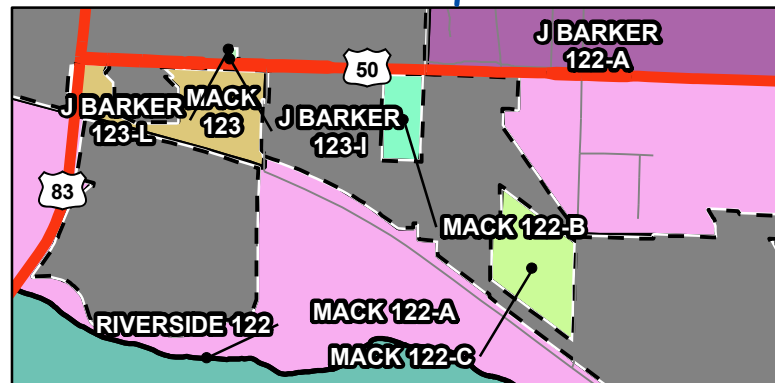

Legend

 Municipal Boundaries

Polling Places for Voting Districts

01 - Holcomb Recreation Center

 HOLCOMB 122

03 - 4-H Building

- | | |
|--|---|
|  FRIEND 122 |  J BARKER 123-H |
|  HUFFMAN 122 |  J BARKER 123-I |
|  HUFFMAN 123-A |  J BARKER 123-J |
|  HUFFMAN 123-B |  J BARKER 123-K |
|  HUFFMAN 123-C |  J BARKER 123-L |
|  HUFFMAN 123-D |  KALVESTA 122 |
|  J BARKER 122-A |  MACK 122-A |
|  J BARKER 122-B |  MACK 122-B |
|  J BARKER 122-C |  MACK 122-C |
|  J BARKER 123-A |  MACK 123 |
|  J BARKER 123-B |  PIERCEVILLE 122 |
|  J BARKER 123-C |  PLEASANT VALLEY 122 |
|  J BARKER 123-D |  PLYMELL 122 |
|  J BARKER 123-E |  RIVERSIDE 122 |
|  J BARKER 123-F |  THEONI 122 |
|  J BARKER 123-G | |

If you don't know what ward you are in, you can use our interactive map online. Scan the QR Code below or visit www.FinneyCountyGIS.com/Voting.html