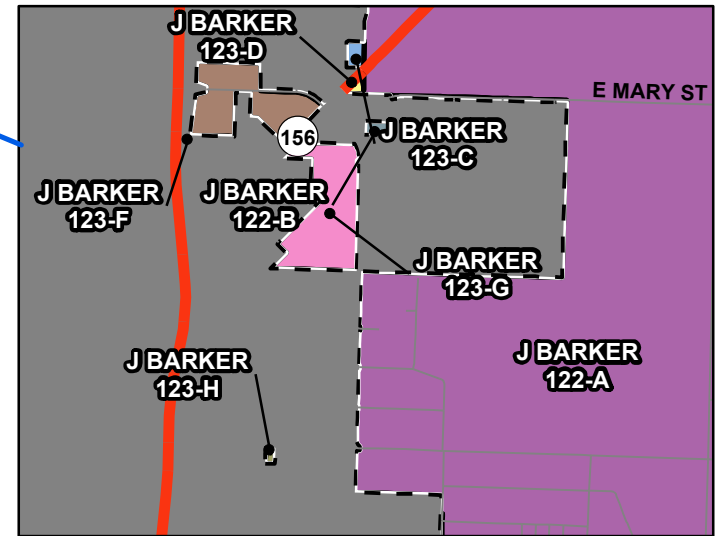

Legend

 Municipal Boundaries

Polling Places for Voting Districts

01 - Holcomb Recreation Center

 HOLCOMB 122

03 - 4-H Building

- | | |
|--|---|
|  FRIEND 122 |  J BARKER 123-H |
|  HUFFMAN 122 |  J BARKER 123-I |
|  HUFFMAN 123-A |  J BARKER 123-J |
|  HUFFMAN 123-B |  J BARKER 123-K |
|  HUFFMAN 123-C |  J BARKER 123-L |
|  HUFFMAN 123-D |  KALVESTA 122 |
|  J BARKER 122-A |  MACK 122-A |
|  J BARKER 122-B |  MACK 122-B |
|  J BARKER 122-C |  MACK 122-C |
|  J BARKER 123-A |  MACK 123 |
|  J BARKER 123-B |  PIERCEVILLE 122 |
|  J BARKER 123-C |  PLEASANT VALLEY 122 |
|  J BARKER 123-D |  PLYMELL 122 |
|  J BARKER 123-E |  RIVERSIDE 122 |
|  J BARKER 123-F |  THEONI 122 |
|  J BARKER 123-G | |

If you don't know what ward you are in, you can use our interactive map online. Scan the QR Code below or visit www.FinneyCountyGIS.com/Voting.html