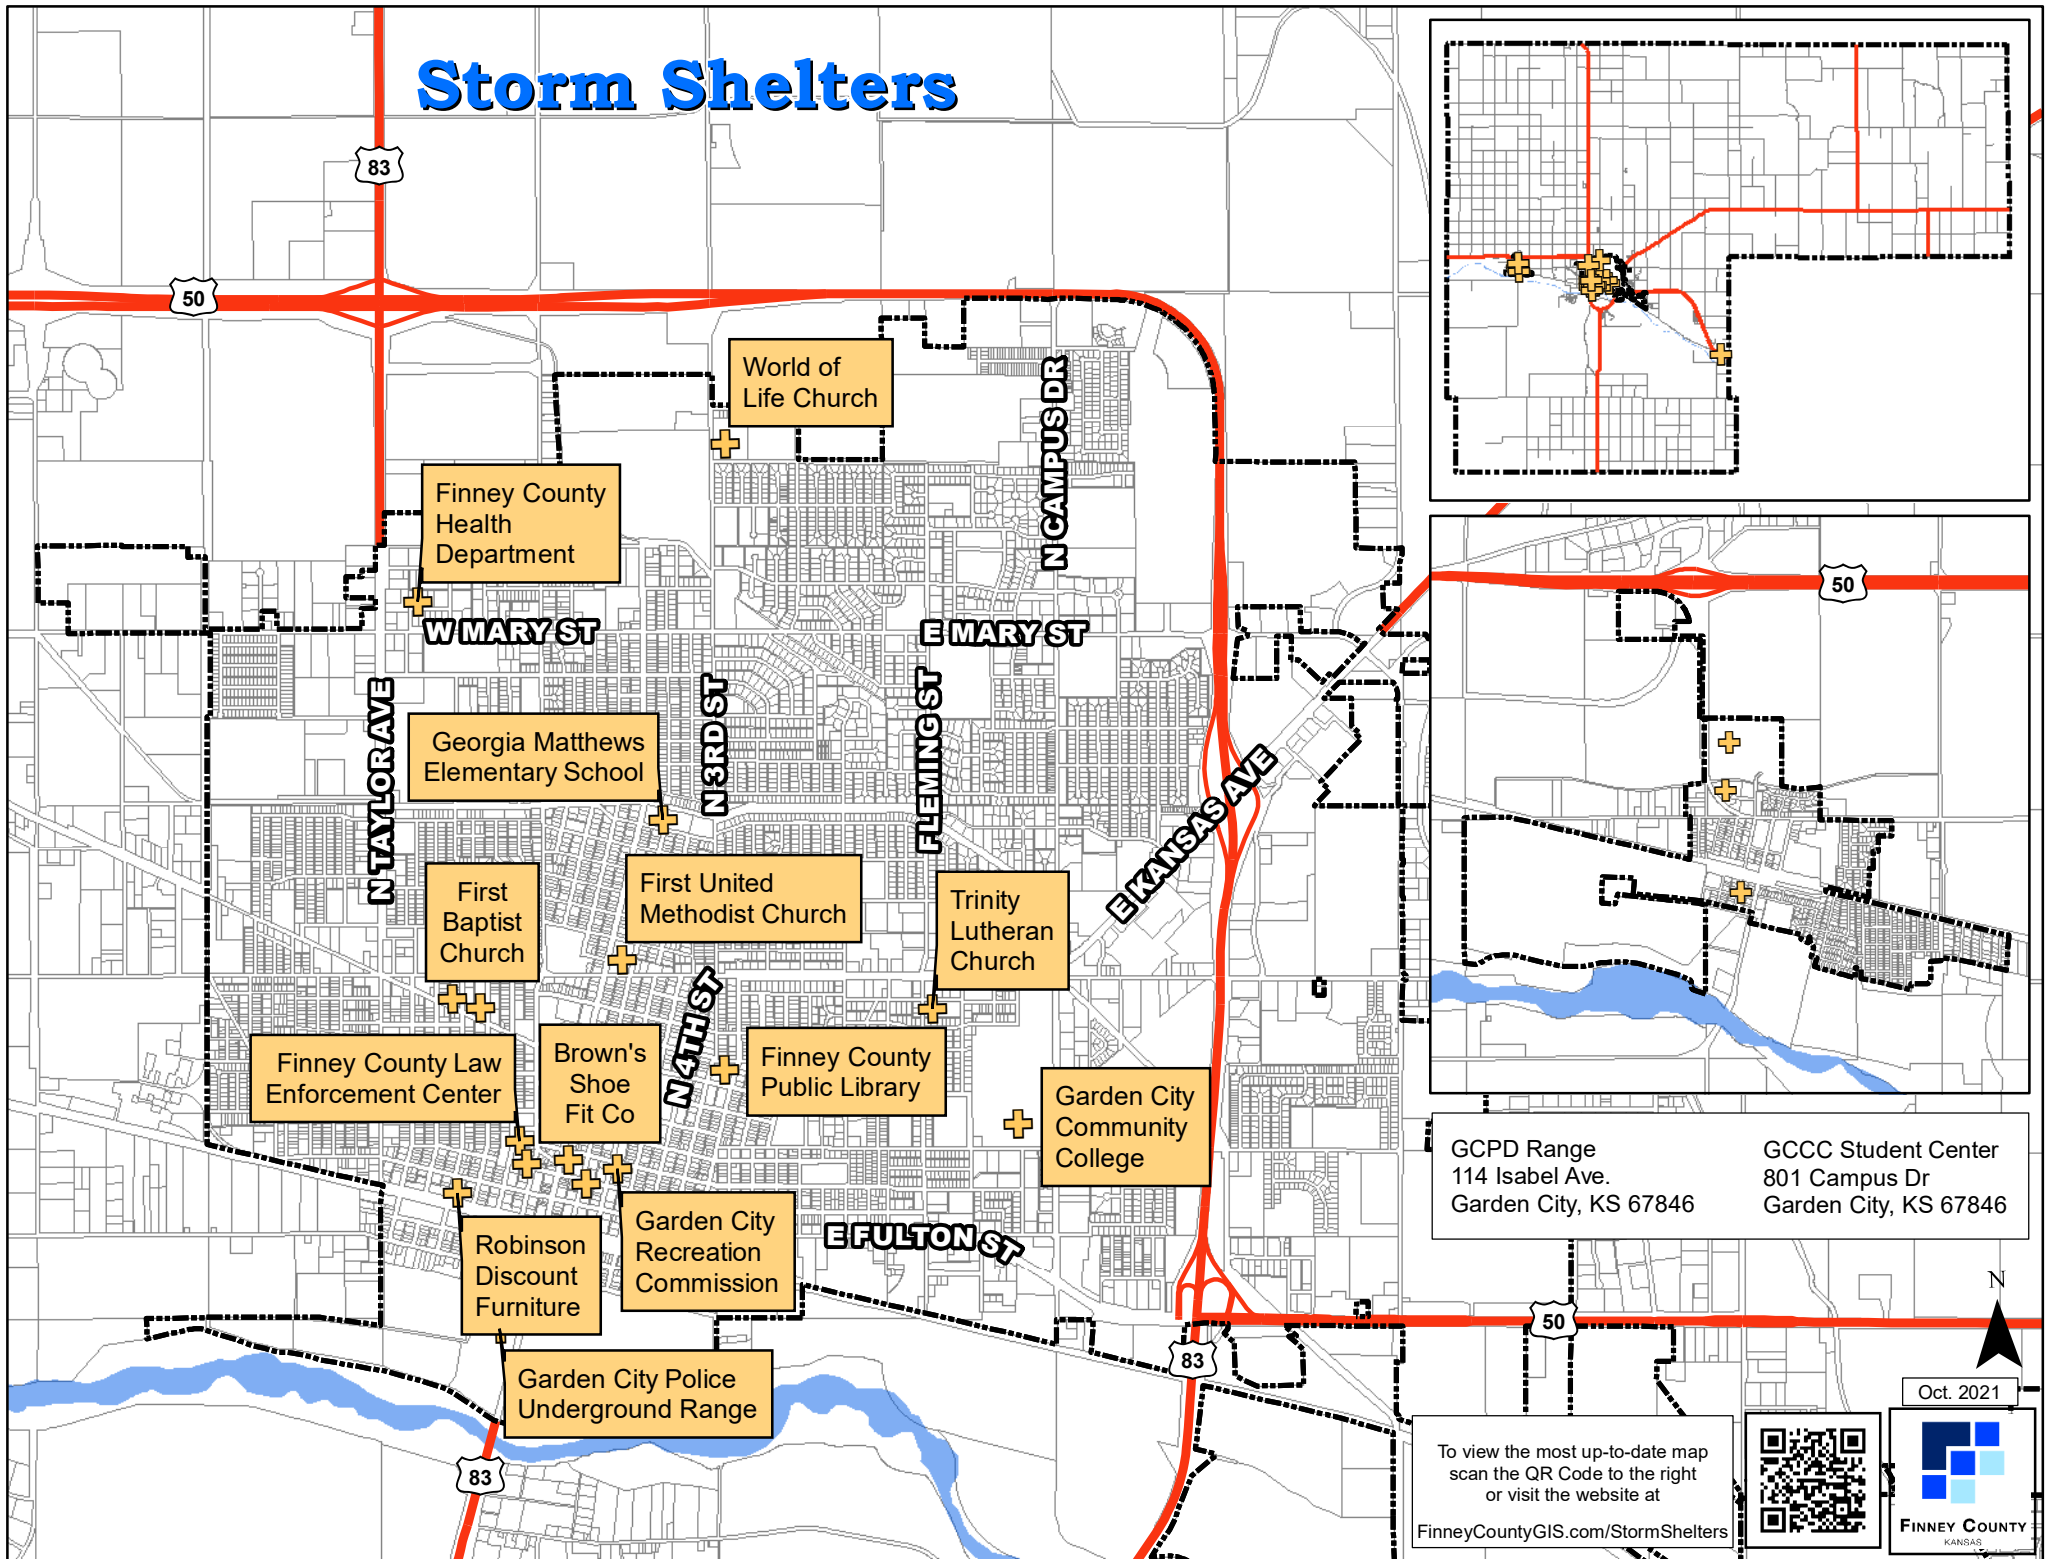

Storm Shelters

Finney County Health Department

World of Life Church

Georgia Matthews Elementary School

First Baptist Church

First United Methodist Church

Trinity Lutheran Church

Finney County Law Enforcement Center

Brown's Shoe Fit Co

Finney County Public Library

Garden City Community College

Robinson Discount Furniture

Garden City Recreation Commission

Garden City Police Underground Range

GCPD Range
114 Isabel Ave.
Garden City, KS 67846

GCCC Student Center
801 Campus Dr
Garden City, KS 67846

To view the most up-to-date map scan the QR Code to the right or visit the website at FinneyCountyGIS.com/StormShelters

Oct. 2021